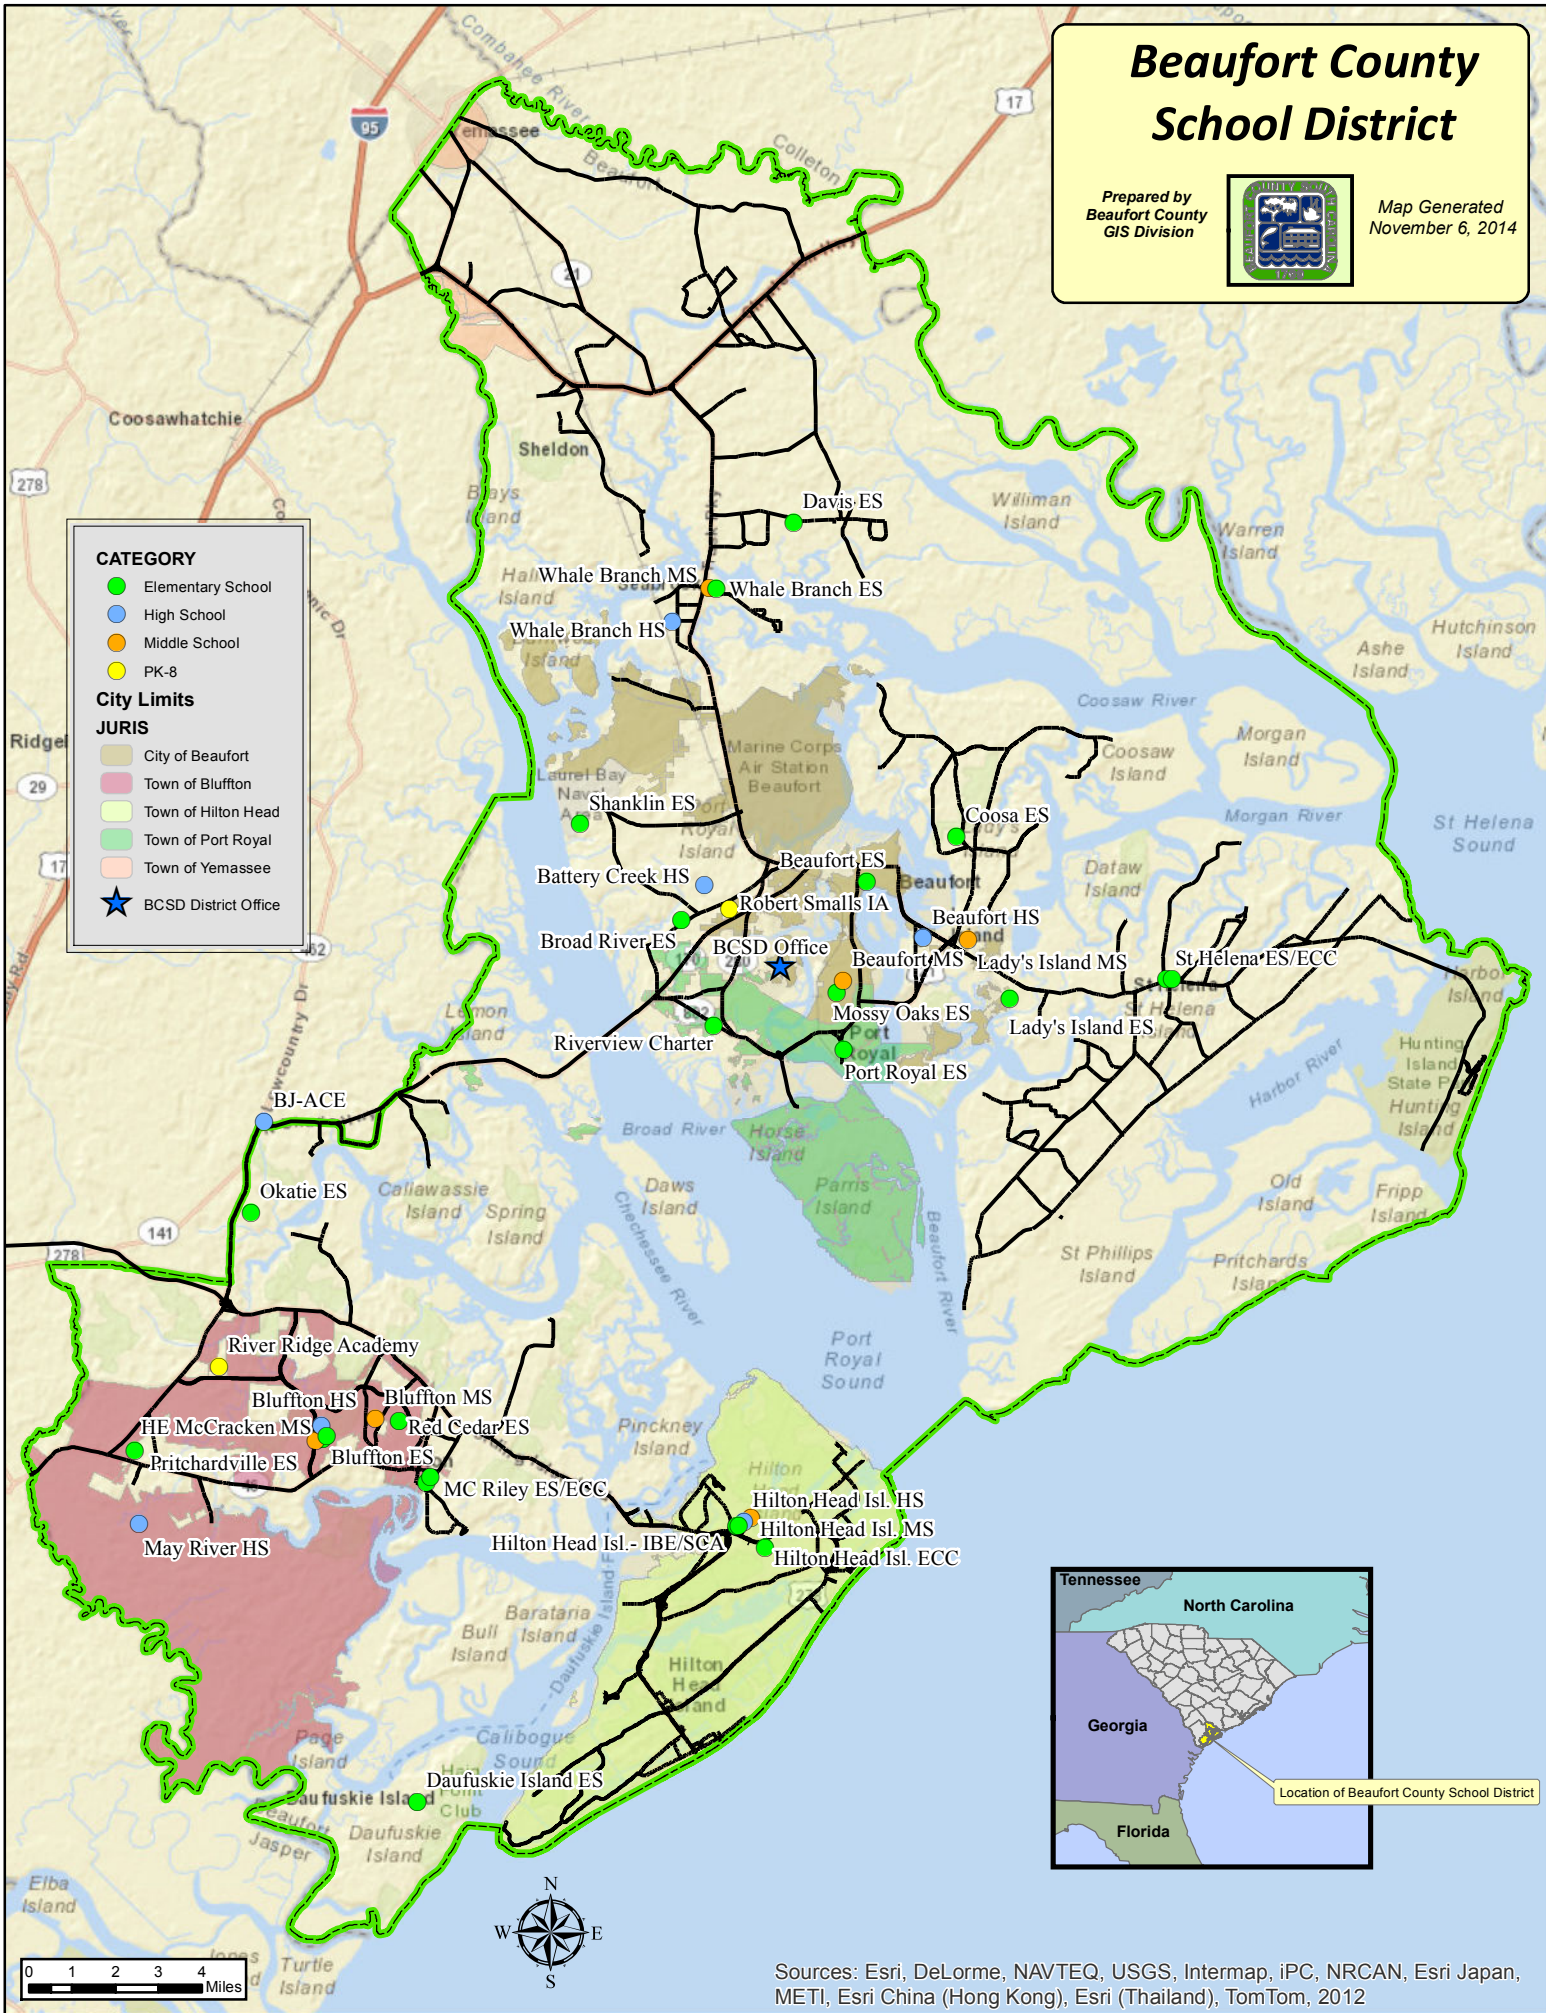

Beaufort County School District

Prepared by
Beaufort County
GIS Division

Map Generated
November 6, 2014

CATEGORY

- Elementary School
- High School
- Middle School
- PK-8

City Limits

JURIS

- City of Beaufort
- Town of Bluffton
- Town of Hilton Head
- Town of Port Royal
- Town of Yemassee
- ★ BCSD District Office

Location of Beaufort County School District

Sources: Esri, DeLorme, NAVTEQ, USGS, Intermap, iPC, NRCAN, Esri Japan, METI, Esri China (Hong Kong), Esri (Thailand), TomTom, 2012